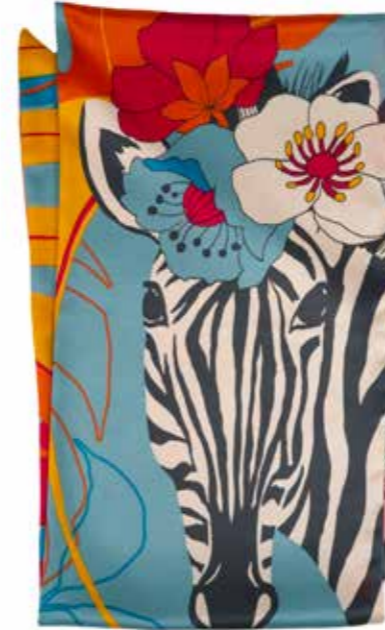

NECK SCARVES

COCKTAILS
Code: NEC6
Dimensions: 180cmX24cm
Price: £11.66
RRP £28.00

FLORAL ZEBRA
Code: NEC7
Dimensions: 180cmX24cm
Price: £11.66
RRP £28.00

PAISLEY
Code: NEC8
Dimensions: 180cmX24cm
Price: £11.66
RRP £28.00